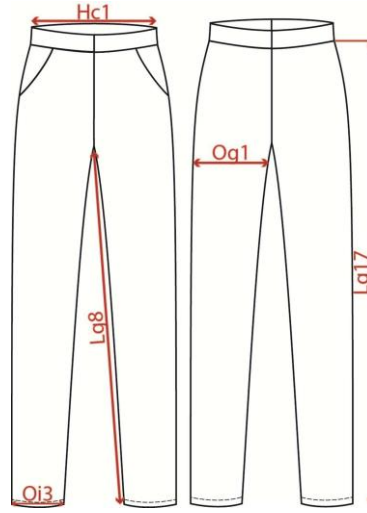

Style Descrip.	Trousers	PDC	Osnabruck PDC	Status	Approved
Dev No	OS07258	Brand	Clinic Dress		
Gender	Female	Customer	Clinic Dress Catalogue		
Entity Style No	180567,180568,180569,180761,180799, 180800,180801,180802,180860,180861, 181014,181305,181306,181609,181669, 199652, 182084, 182085, 182086				
Composition	65% Polyester, 35% Cotton,	Size Range Short			
Fabric weight g/m?	210	Size Range Reg	F XS-XXL (404-410)		
Basic Pattern		Size Range Tall			
Pattern Ref No	180567	Size Range XTall			

113638

Garment color code

514 = 180567 turquoise
 720 = 180568 applegreen
 338 = 180569 pink
 346 = 180761 berry
 823 = 180799 vert anis
 437 = 180800 sheer lilac (dark lavendel)
 541 = 180801 dark navy
 414 = 180802 iride (lavendel)
 425 = 180860 viola
 539 = 180861 royal (königsblau)
 325 = 181014 lipstick
 644 = 181305 petrol
 333 = 181306 rosenholz
 900 = 181609 white
 336 = 181669 red (n.e.r.)
 917 = 199652 virtual Grey
 940 = 182084 black
 943 = 182085 anthrazit
 219 = 182086 bisquit

Basic Pattern	
Pattern Ref.	180567
Pattern Option	
Sample Size	M

POM	Description	+Tol	-Tol	XS	S	M	L	XL	2XL	3XL
Hc1	½ Waist	1.50	-1.50	33.00	37.00	41.00	45.00	51.00	57.00	63.00
Og1	½ Width of thigh	1.00	-1.00	29.00	31.50	34.00	36.50	40.00	43.50	47.00
Oi3	½ Bottom leg	0.50	-0.50	21.00	22.00	23.00	24.00	25.00	26.00	27.00
Lg17	Outside legseam	1.50	-1.50	102.00	103.00	104.00	105.00	106.00	107.00	108.00
Lg8	Inside legseam	1.00	-1.00	82.00	82.00	82.00	82.00	82.00	82.00	82.00
	cut elastic band	0.00	0.00	66.00	74.00	82.00	90.00	102.00	114.00	126.00
	Cut drawstring			102.00	110.00	118.00	126.00	138.00	150.00	162.00

Top label (10 cm x 4 cm)

Back label

Style No - XXXXXX
 Style No -
 Style No -
 Global No - XXXXXX XXX XXX

65%
 POLYESTER/POLIESTERE/
 POLIESTER
 35%
 COTON/COTTON/
 BAUMWOLLE/COTONE/
 ALGODON/BOMULL/
 BOMULD/ALGODÃO