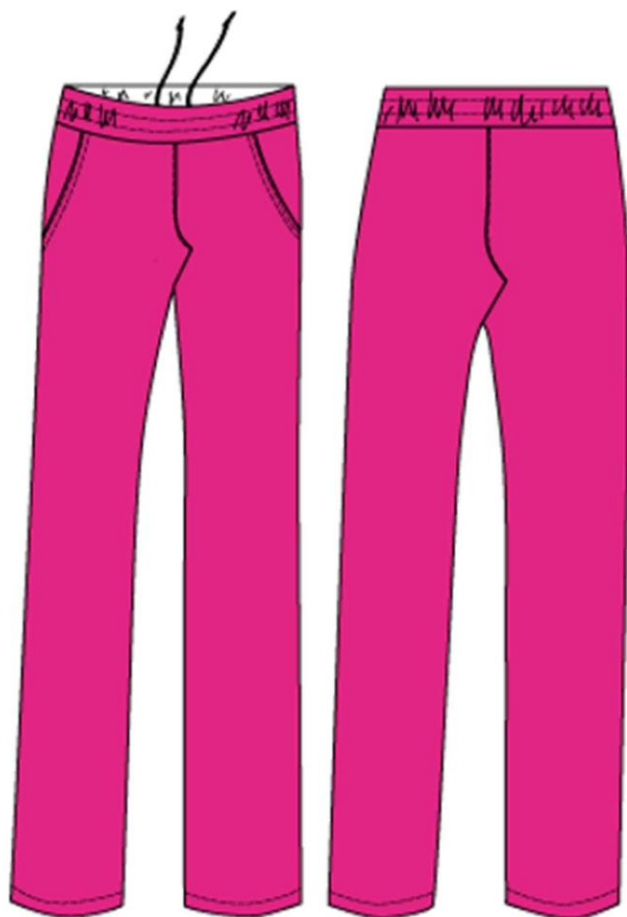

Style Descrip.	Trousers	PDC	Osnabruck PDC	Status	Approved
Dev No	OS07258	Brand	Clinic Dress		
Gender	Female	Customer	Clinic Dress Catalogue		
Entity Style No	180567,180568,180569,180761,180799, 180800,180801,180802,180860,180861, 181014,181305,181306,181609,181669, 199652, 182084, 182085, 182086				
Composition	65% Polyester, 35% Cotton,	Size Range Short			
Fabric weight g/m?	210	Size Range Reg	F XS-XXL (404-410)		
Basic Pattern		Size Range Tall			
Pattern Ref No	180567	Size Range XTall			

113638

Garment color code

514 = 180567 turquoise
 720 = 180568 applegreen
 338 = 180569 pink
 346 = 180761 berry
 823 = 180799 vert anis
 437 = 180800 sheer lilac (dark lavendel)
 541 = 180801 dark navy
 414 = 180802 iride (lavendel)
 425 = 180860 viola
 539 = 180861 royal (königsblau)
 325 = 181014 lipstick
 644 = 181305 petrol
 333 = 181306 rosenholz
 900 = 181609 white
 336 = 181669 red (n.e.r.)
 917 = 199652 virtual Grey
 940 = 182084 black
 943 = 182085 anthrazit
 219 = 182086 bisquit

Top label (10 cm x 4 cm)

Back label

Style No - XXXXXX
 Style No -
 Style No -
 Global No - XXXXXX XXX XXX

65%
 POLYESTER/POLIESTERE/
 POLIESTER
 35%
 COTON/COTTON/
 BAUMWOLLE/COTONE/
 ALGODON/BOMULL/
 BOMULD/ALGODÃO